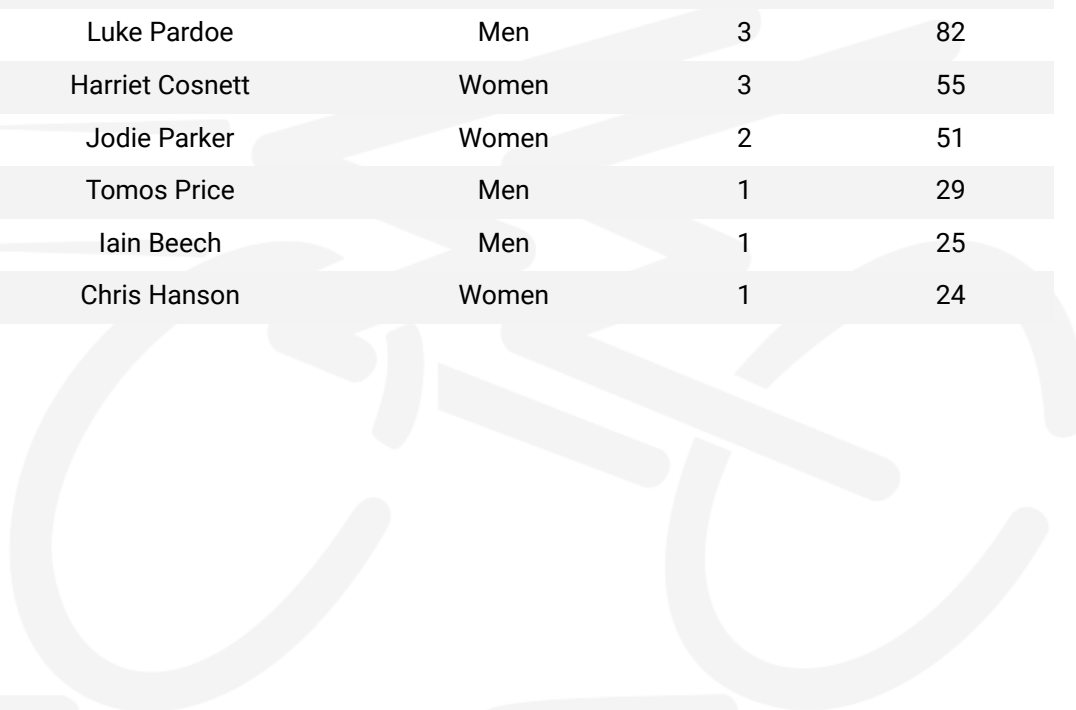

2026 Road Bikes - K21/10b Club League Results

Tuesday 2nd Jun 2026

Hosted by Wolverhampton Racing Cycling Club

Position	Rider	Classification	Events Completed	Total League Points
1st	Steve White	Men	5	150
2nd	Dave Clarkson	Men	4	111
3rd	Charlie Beech	Men	3	87
4th	Luke Pardoe	Men	3	82
5th	Harriet Cosnett	Women	3	55
6th	Jodie Parker	Women	2	51
7th	Tomos Price	Men	1	29
8th	Iain Beech	Men	1	25
9th	Chris Hanson	Women	1	24