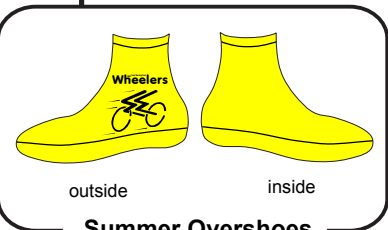

# Wolverhampton Wheelers

Jerseys available in mens club cut, race cut and womens cut. Shorts available in mens or womens.

Childrens sizes available for short sleeve jerseys and shorts

Short Sleeve Jersey

Track Mitts

Long Sleeve Jersey

Short Sleeve Skin Suit

Summer Overshoes

Winter Overshoes

Overshoes available in lycra, fleece or neoprene

Shorts (Normal or Bib)

**Also available:**  
 Long sleeve winter tops  
 Wind proof vest and top  
 Bib knickers  
 Bib Shorts  
 Bib Tights  
 Long sleeve skin suit  
 Speed suit (Long or short sleeve)