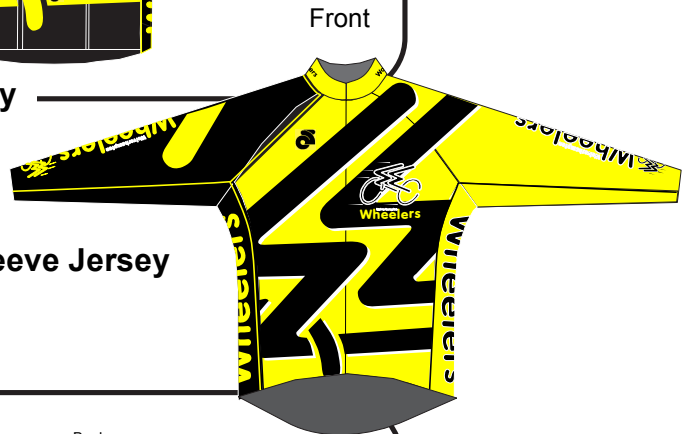

# Wolverhampton Wheelers

Jerseys available in mens club cut, race cut and womens cut. Shorts available in mens or womens.

Childrens sizes available for short sleeve jerseys and shorts

Short Sleeve Jersey

Track Mitts

Long Sleeve Jersey

Short Sleeve Skin Suit

Summer Overshoes

Winter Overshoes

Overshoes available in lycra, fleece or neoprene

Shorts (Normal or Bib)

**Also available:**  
 Long sleeve winter tops  
 Wind proof vest and top  
 Bib knickers  
 Bib Shorts  
 Bib Tights  
 Long sleeve skin suit  
 Speed suit (Long or short sleeve)