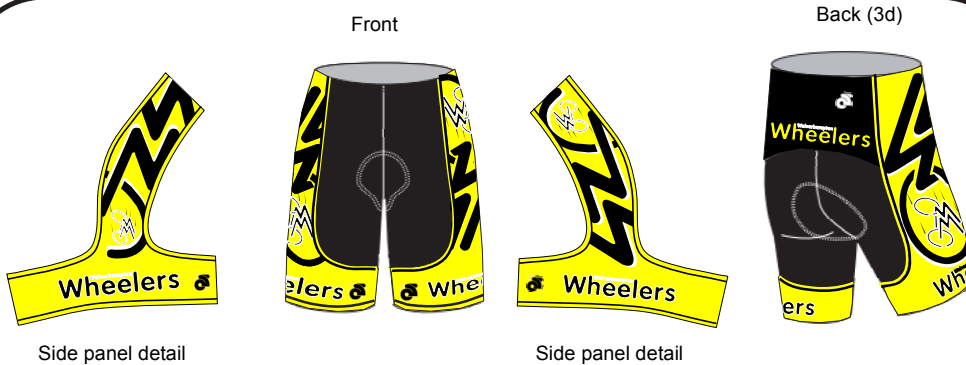

# Wolverhampton Wheelers

Jerseys available in mens club cut, race cut and womens cut. Shorts available in mens or womens.

Childrens sizes available for short sleeve jerseys and shorts

Short Sleeve Jersey

Track Mitts

Long Sleeve Jersey

Short Sleeve Skin Suit

Summer Overshoes

Winter Overshoes

Overshoes available in lycra, fleece or neoprene

Shorts (Normal or Bib)

**Also available:**  
 Long sleeve winter tops  
 Wind proof vest and top  
 Bib knickers  
 Bib Shorts  
 Bib Tights  
 Long sleeve skin suit  
 Speed suit (Long or short sleeve)